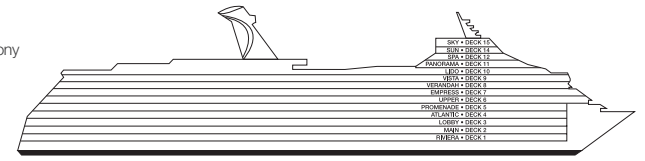

- 6L 6M 8A 9S Staterooms and Suites with obstructed views: 1432, 1447, 2448, 2473, 9205, 9206.

All accommodations are non-smoking.
Accessible staterooms are available for guests with disabilities. Please contact Guest Access Services at 1-800-438-6744 ext. 70025 for details, or visit <http://www.carnival.com/about-carnival/special-needs.aspx>.

CATEGORIES

- 1A Interior Upper/Lower
- PT Porthole
- 4A 4B 4C 4D 4E 4F 4G 4H Interior
- 4J Interior with Picture Window (obstructed views)
- 6A Ocean View
- 6L 6M 6N Deluxe Ocean View
- 7C Cove Balcony
- 8A 8B 8C 8D 8E 8F 8G Balcony
- 8M 8N Aft-View Extended Balcony
- 9C Premium Vista Balcony
- 9S Junior Suite
- 0S Ocean Suite
- 0G Grand Suite
- 4S Interior
- 6S Ocean View (obstructed views)
- 8P 8S Balcony
- 5S Suite

Spa accommodations include private access, special amenities and priority reservations at the Cloud 9 Spa.