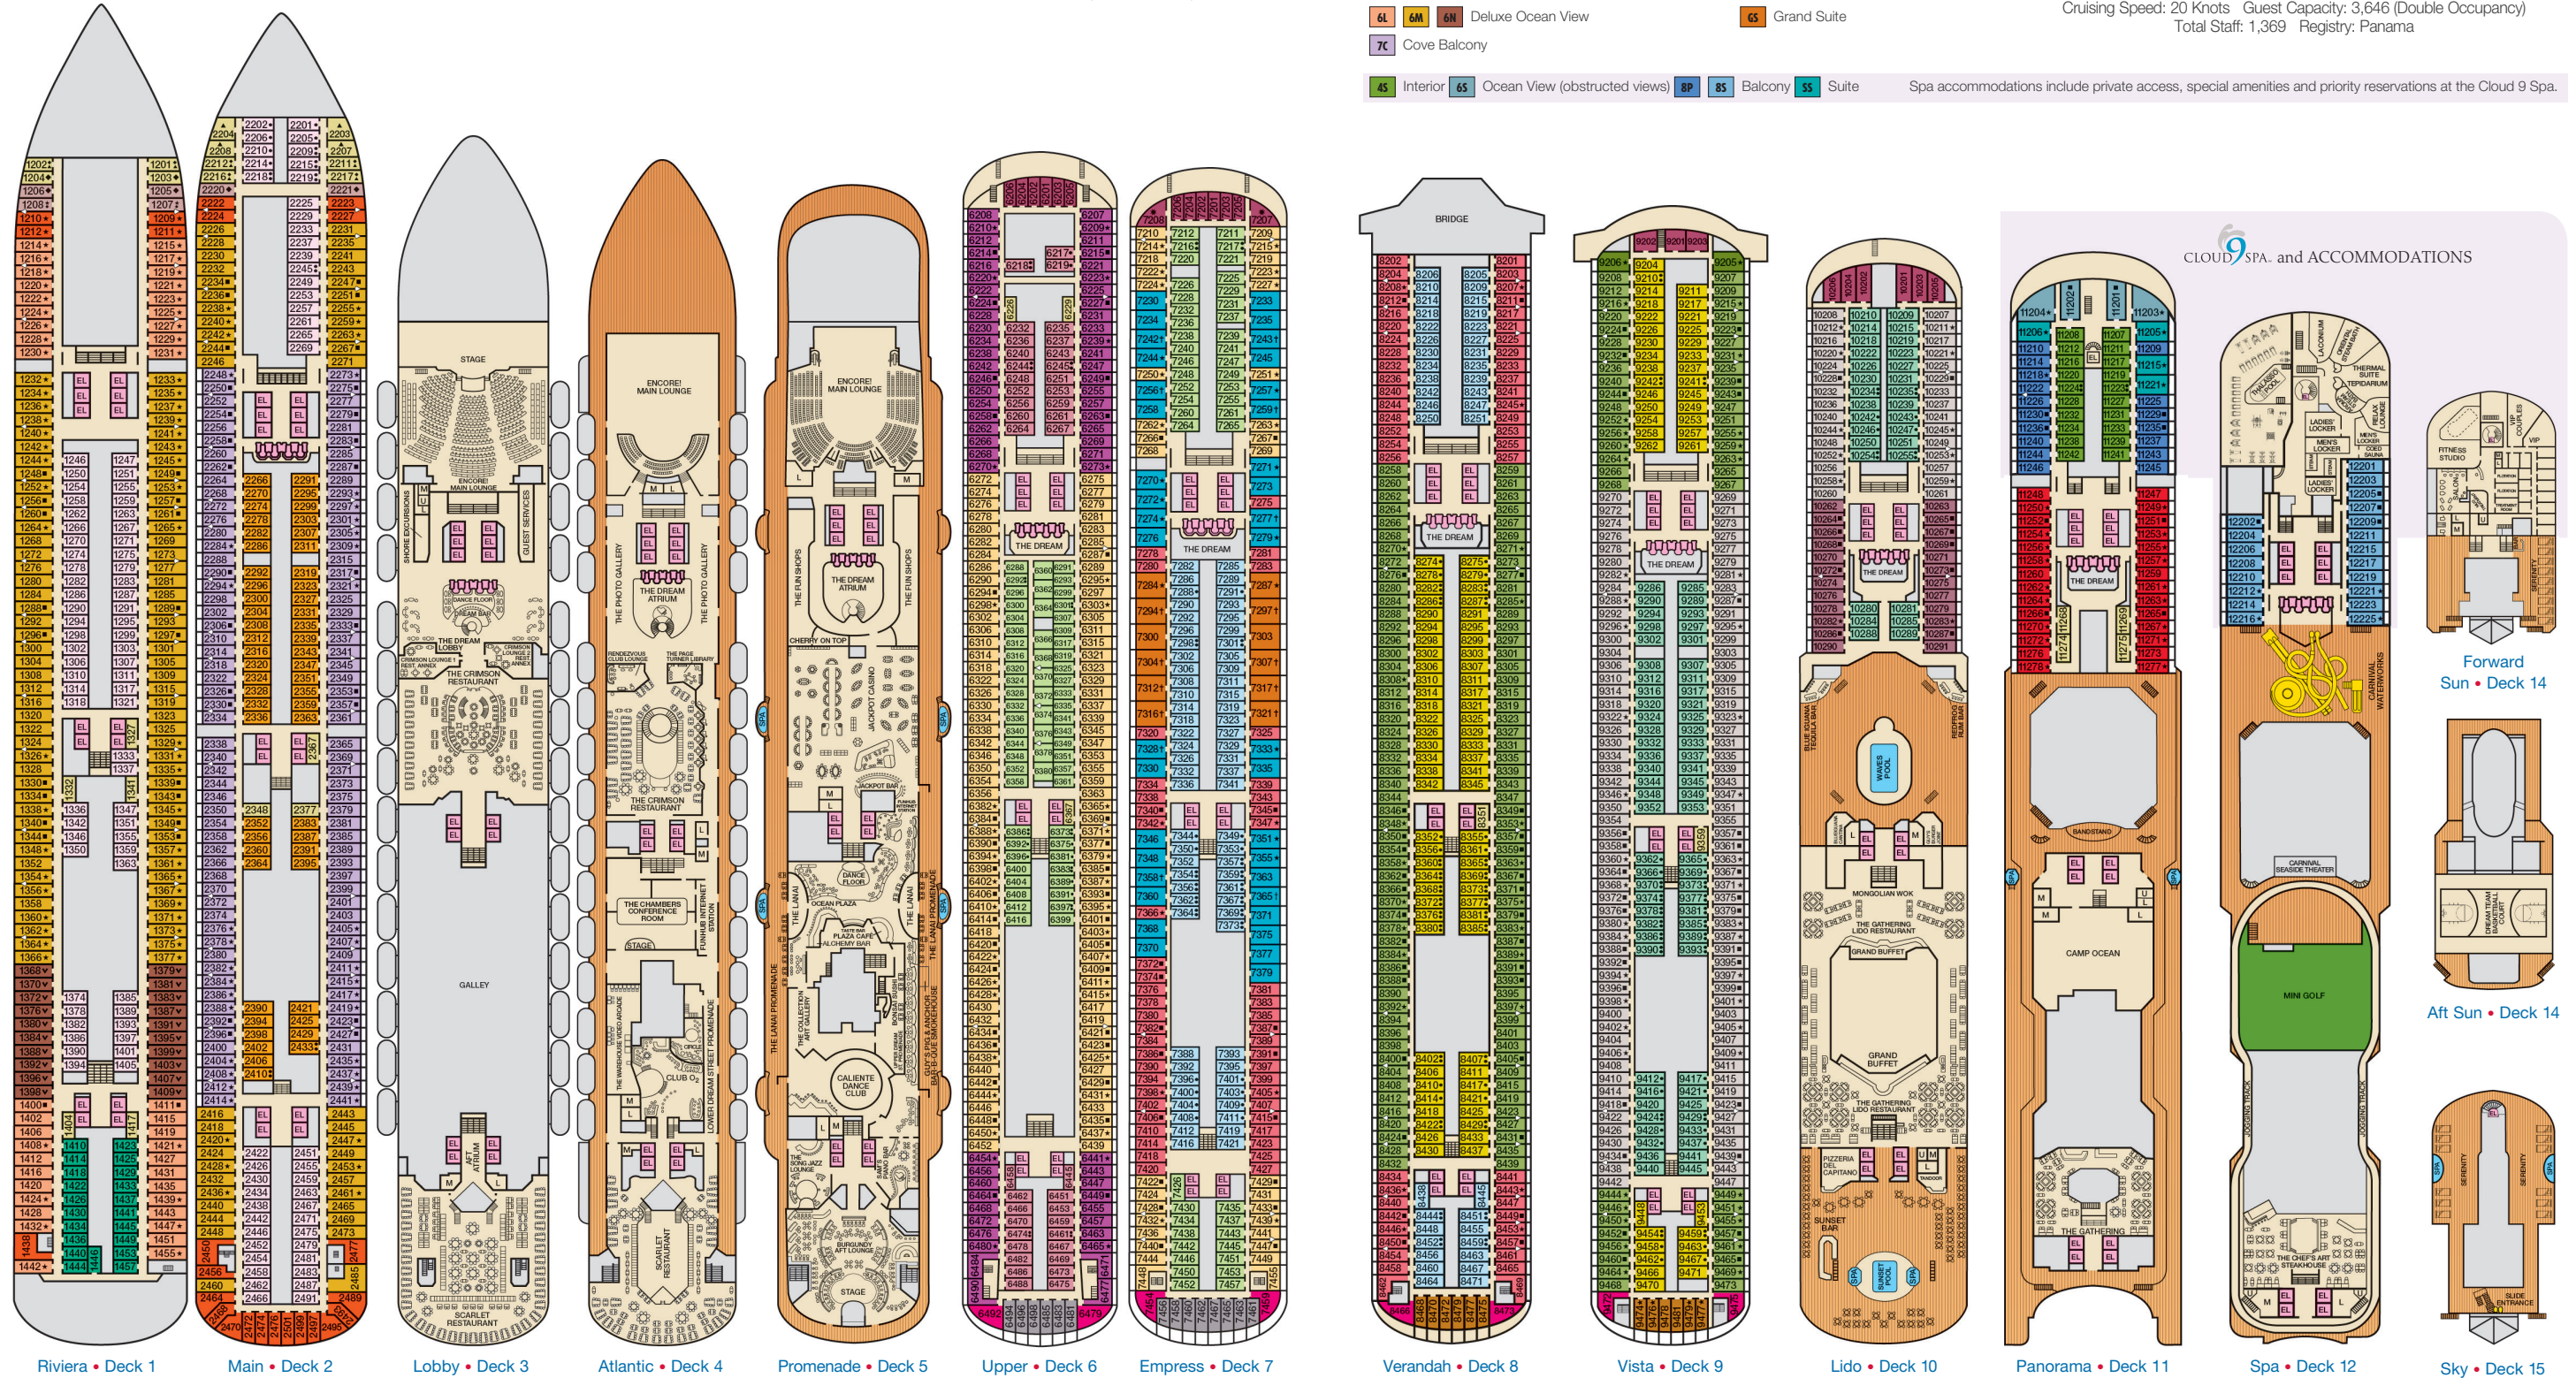

ACCOMMODATIONS SYMBOL LEGEND

- ▲ Twin Bed and Single Sofa Bed
- ★ 2 Twin Beds (convert to King) and Single Sofa Bed
- 2 Twin Beds (convert to King) and 1 Upper Pullman
- ◊ 2 Twin Beds (convert to King) and 2 Upper Pullmans
- 2 Twin Beds (convert to King), Single Sofa Bed and 1 Upper Pullman
- U Unisex Wheelchair Accessible Restroom
- † 2 Twin Beds (convert to King) and Double Sofa Bed
- ▼ 2 Twin Beds (convert to King), Single Sofa Bed and 2 Upper Pullmans. Beds do not convert to King when both Upper Pullmans in use.
- ◆ Stateroom with 2 Porthole Windows
- ◊ Connecting staterooms (ideal for families and groups of friends)
- ★ Twin beds do not convert to a King Bed.

- 6L 6M 8A 9S Staterooms and Suites with obstructed views: 1432, 1447, 2448, 2473, 9205, 9206.

All accommodations are non-smoking.
 Accessible staterooms are available for guests with disabilities. Please contact Guest Access Services at 1-800-438-6744 ext. 70025 for details, or visit <http://www.carnival.com/about-carnival/special-needs.aspx>.

CATEGORIES

- 1A Interior Upper/Lower
- PT Porthole
- 4A 4B 4C 4D 4E 4F 4G 4H Interior
- 4J Interior with Picture Window (obstructed views)
- 6A Ocean View
- 6L 6M 6N Deluxe Ocean View
- 7C Cove Balcony
- 8A 8B 8C 8D 8E 8F 8G Balcony
- 8M 8N Aft-View Extended Balcony
- 9C Premium Vista Balcony
- 9S Junior Suite
- 0S Ocean Suite
- 0G Grand Suite
- 4S Interior
- 6S Ocean View (obstructed views)
- 8P 8S Balcony
- 5S Suite

Spa accommodations include private access, special amenities and priority reservations at the Cloud 9 Spa.

Gross Tonnage: 130,000 Length: 1,004 Feet Beam: 122 Feet
 Cruising Speed: 20 Knots Guest Capacity: 3,646 (Double Occupancy)
 Total Staff: 1,369 Registry: Panama